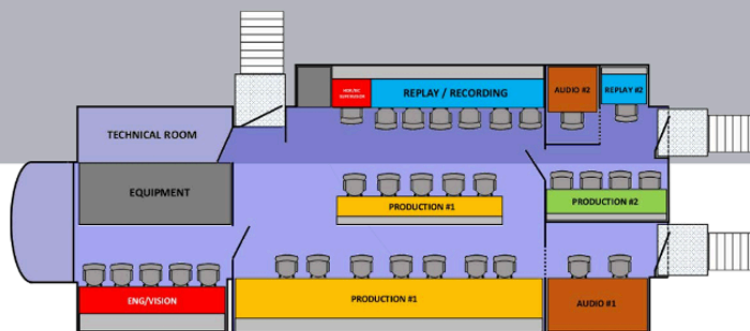

NOVA 128

Launched in 2018, Nova 128 is an ultramodern, flexible OB van. It is a multifunctional van with the possibility of a triple extension state. Nova 128 is perfectly suited to cover large events and live musical and sporting productions. It can accommodate 32 workstations and it can operate up to 30 UHD broadcasting cameras.

GENERAL

ATTREZZATURA

	30 UHD cameras slots
	HDR workflow and dedicated supervision
	6 VTR positions
	HD : 10 (8IN/4OUT) UHD : 5 (4IN/2OUT)
	GV K-Frame X 9M/E + GV KULA UHD
	DIGICO QUANTUM SD7 + SD12

TRUCK DETAILS

- Triple extension trailer
- 32 production workstations

POWER REQUIREMENT

- 380 / 415V
- 2x 125A
- 5Pin

NOVA

128

PROCESSING POWER

30 CAMERAS UHD/HD

VIDEO

NOVA

128

DIMENSIONS & WEIGHT

MAIN TRUCK

Length	Truck : 13,50m Tractor : 16,50m
Height	4,00m
Weight	34 tons

IN SERVICE

Width	close : 2,50m open : 5,70m
Energy consumption	35KVA

CONTACT